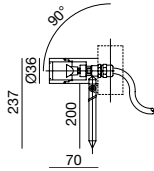

acqua
5113 355

5113 355	4W.12V.	140	MR11LED	GU-4	2.700
code	W	lm	lamp	socket	°K

colores_colors

3	8
---	---

materiales_materials

aluminio inyectado
die cast aluminium

MR11LED	NOT INCL	IP65	90°
LAMP NOT INCL	PG9	90°	