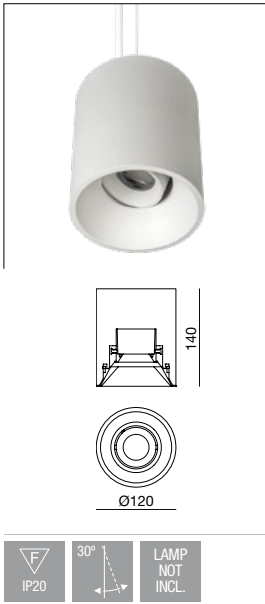

7000
7201

compatible:
LEDmodule
PAR16LED

colores_colors
interior
inside 1T 3 8

colores_colors
exterior
outside 1T 3 5M 8

módulo LED Ø50mm **i**
no incluido
not included

PAR16LED, GU-10 **i**
no incluido
not included

portalámparas GU-10 **i**
no incluido
not included

portalámparas GU-5,3 **i**
no incluido
not included

materiales_materials
aluminio inyectado
y acero
die cast aluminium
and steel

accesorios_acesories
7502A
suspensión alimentada regulable 3m
3m adjustable powered suspension