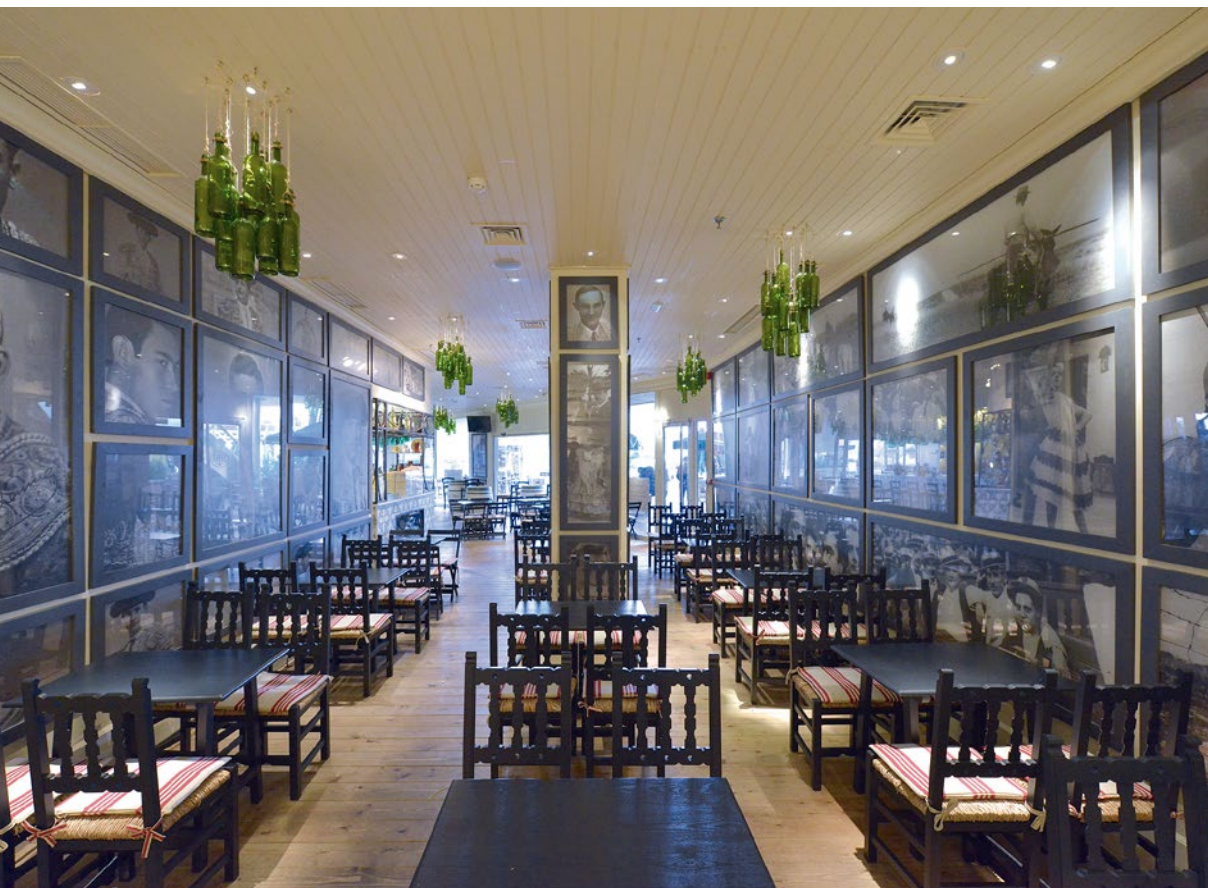

The frame installation system permits lamp replacement without risk of damaging the roofs, and allows installation in arched ceilings.

cool

**8478**

cool

**8479**

en la imagen\_in the picture

| cool  
**8586** 351\_616