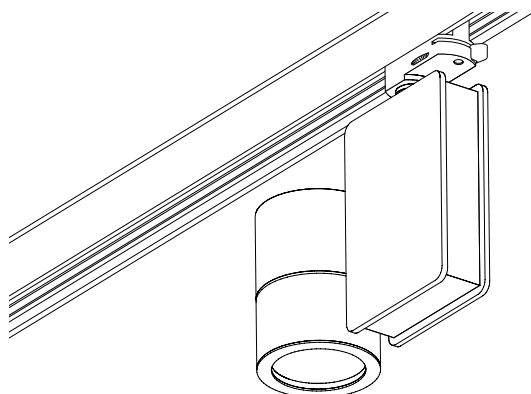

oval
5528 906b

5528 906B	5,5W	350	MVGU10	GU-10	3.000
code	W	lm	lamp	socket	°K

colores_colors

colores_colors

materiales_materials

aluminio inyectado
die cast aluminium

5528

oval

Before installing the adapter into the track, make sure the power is switched off.

Fijar el proyector en el carril trifásico conectando correctamente el adaptador.

Connect the spotlight into the triphasic track by plugging its adaptor correctly.

Comprobar la posición correcta para evitar daños.

Check the right position to avoid damage.

Bloquear la leva en la posición correcta.

Lock the lever to its correct position.

Ajustar el dial en el circuito o fase correcta.

Adjust the wheel to the correct phase / circuit.

Orientar la luminaria.

Adjust the fixture.

oval
5528 906b

oval

5528

silver

8480