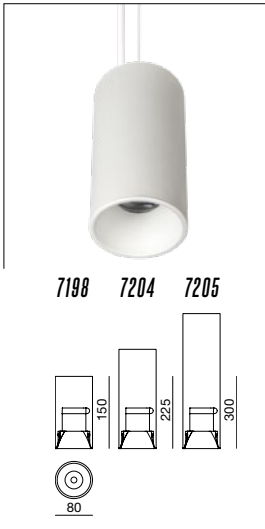

# 7198\_7204\_7205

7000

7198 7204 7205

IP20 LAMP NOT INCL.

compatible:  
LEDmodule  
PAR16LED

colores\_colors  
interior  
inside 1T 3 8

colores\_colors  
exterior  
outside 1T 3 5M 8

módulo LED Ø50mm **i**  
no incluido  
not included