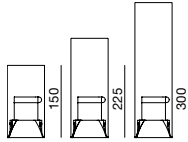

# 7198\_7204\_7205

7000

7198 7204 7205

IP20 LAMP NOT INCL.

compatible:  
LEDmodule  
PAR16LED

colores\_colors  
interior  
inside 1T 3 8

colores\_colors  
exterior  
outside 1T 3 5M 8

módulo LED Ø50mm **i**  
no incluido  
not included